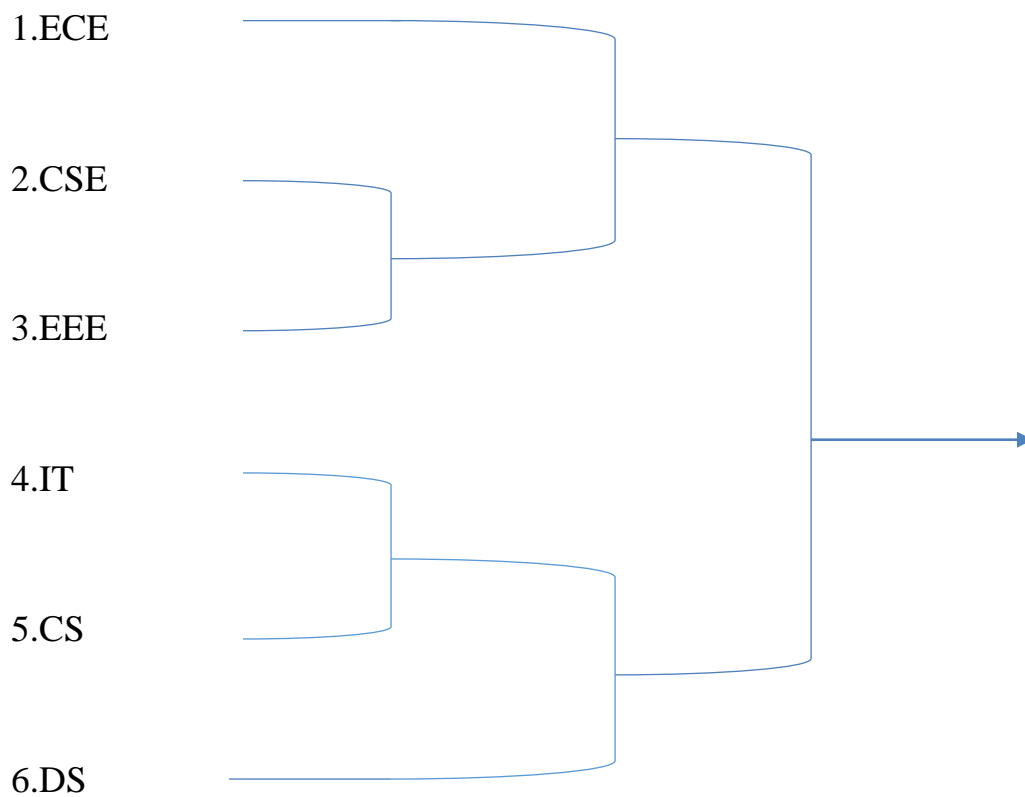

MALLA REDDY ENGINEERING COLLEGE FOR WOMEN

(Autonomous Institution-UGC, Govt. of India)

Accredited by NBA & NAAC with 'A' Grade

NIRF Indian Ranking, Accepted by MHRD, Govt. of India

Band-Excellent, National Ranking by ARIIA, MHRD, Govt. of India

Approved by AICTE, Permanently Affiliated to JNTUH, ISO 9001:2015 Certified Institution

Maisammaguda, Dhulapally, Secunderabad 500100.

INTRA COLLEGE SPORTS MEET CHESS- DRAW SHEET