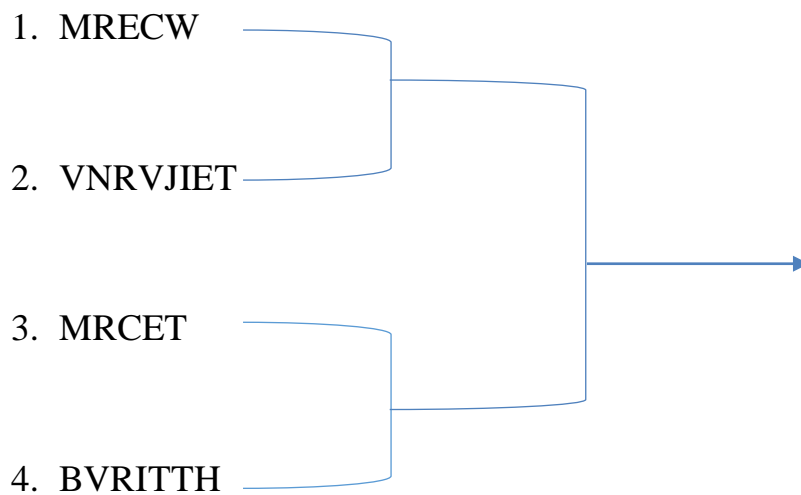

MALLA REDDY ENGINEERING COLLEGE FOR WOMEN

(Autonomous Institution-UGC, Govt. of India)

Accredited by NBA & NAAC with 'A' Grade

Band-Excellent, National Ranking by ARIIA, MHRD, Govt. of India

Approved by AICTE, Permanently Affiliated to JNTUH, ISO 9001:2015 Certified Institution

Maisammaguda, Dhulapally, Secunderabad 500100.

TECH TROPHY-2023

STATE LEVEL SPORTS MEET

BASKET BALL - DRAW SHEET