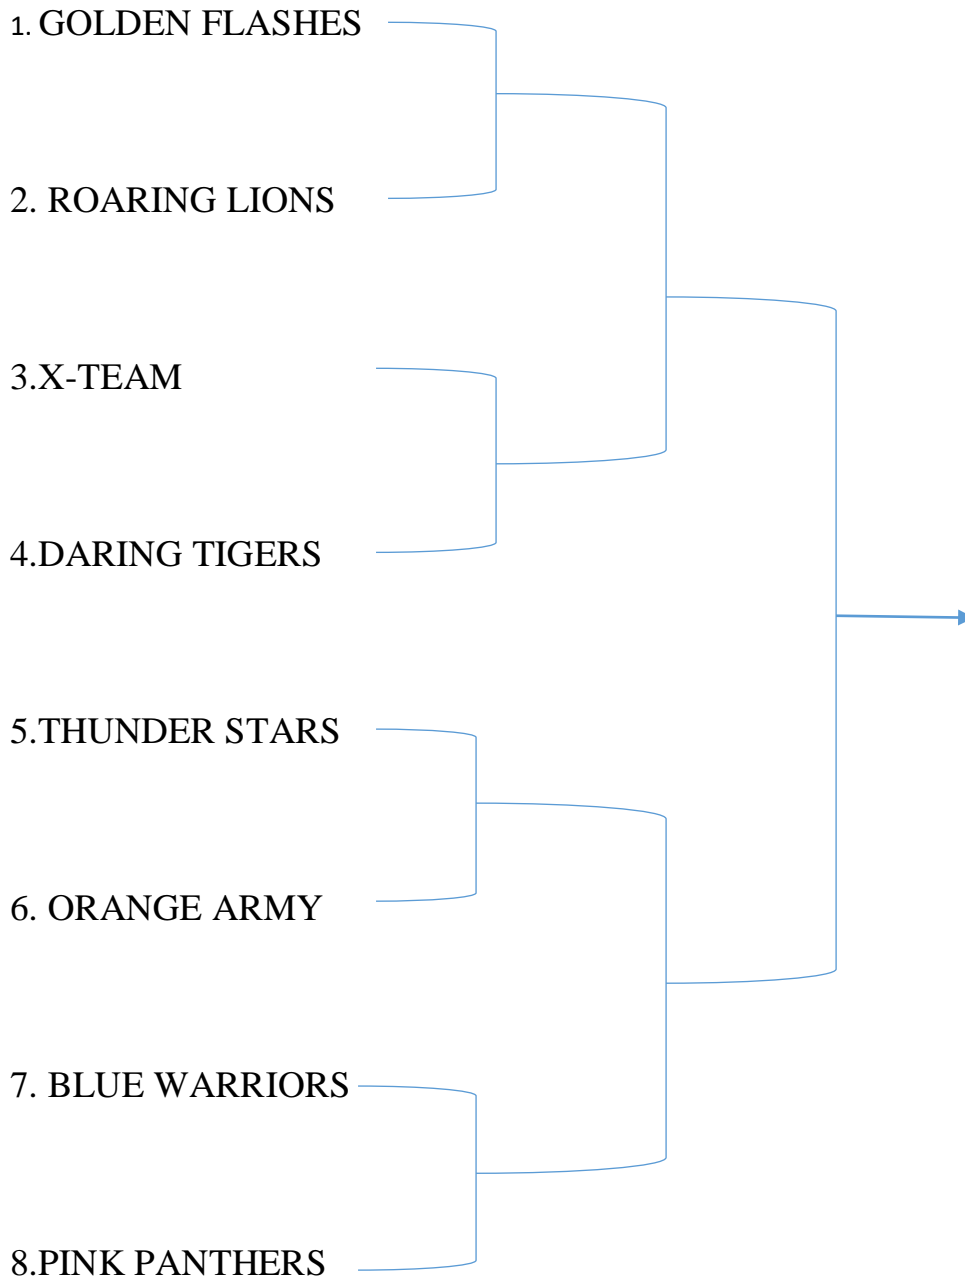

MALLA REDDY ENGINEERING COLLEGE FOR WOMEN

(Autonomous Institution-UGC, Govt. of India)

Accredited by NBA & NAAC with 'A' Grade

NIRF Indian Ranking, Accepted by MHRD, Govt. of India

Band-Excellent, National Ranking by ARIIA, MHRD, Govt. of India

Approved by AICTE, Permanently Affiliated to JNTUH, ISO 9001:2015 Certified Institution

Maisammaguda, Dhulapally, Secunderabad 500100.

SPORTECH TROPHY- 2K22

INTRA COLLEGE SPORTS MEET

VOLLEY BALL- DRAW SHEET