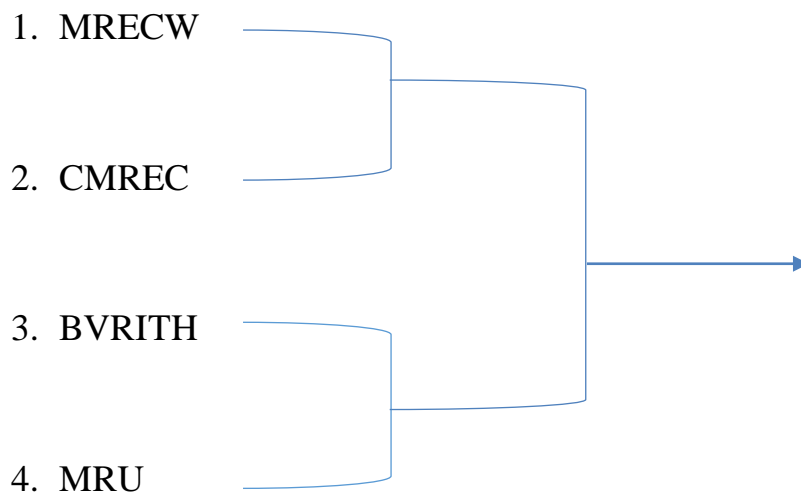

MALLA REDDY ENGINEERING COLLEGE FOR WOMEN

(Autonomous Institution-UGC, Govt. of India)

Accredited by NBA & NAAC with 'A' Grade

Band-Excellent, National Ranking by ARIIA, MHRD, Govt. of India

Approved by AICTE, Permanently Affiliated to JNTUH, ISO 9001:2015 Certified Institution

Maisammaguda, Dhulapally, Secunderabad 500100.

TECH TROPHY-2023

STATE LEVEL SPORTS MEET

VALLEY BALL- DRAW SHEET