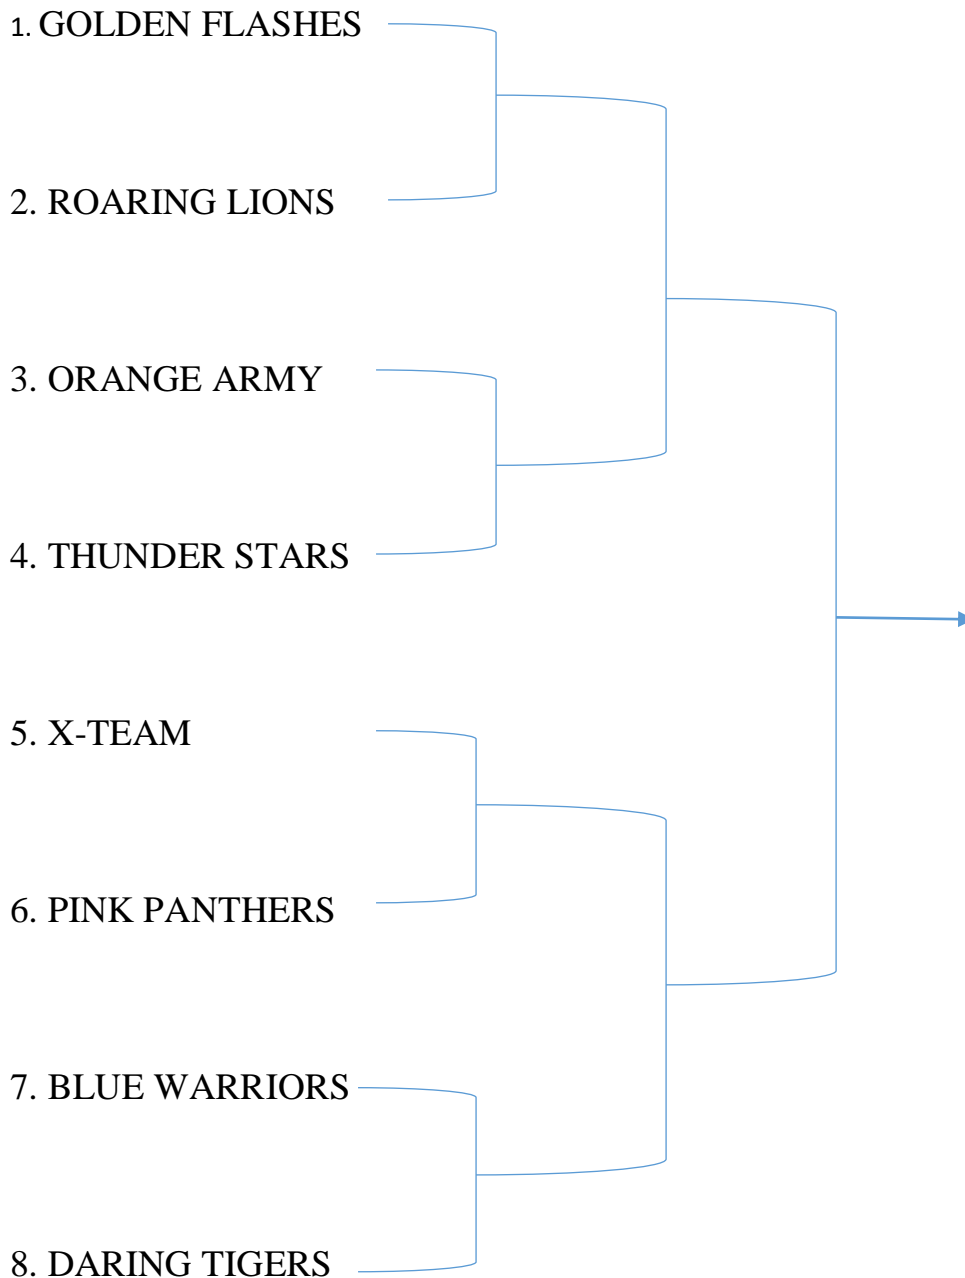

MALLA REDDY ENGINEERING COLLEGE FOR WOMEN

(Autonomous Institution-UGC, Govt. of India)

Accredited by NBA & NAAC with 'A' Grade

NIRF Indian Ranking, Accepted by MHRD, Govt. of India

Band-Excellent, National Ranking by ARIIA, MHRD, Govt. of India

Approved by AICTE, Permanently Affiliated to JNTUH, ISO 9001:2015 Certified Institution

Maisammaguda, Dhulapally, Secunderabad 500100.

INTRA COLLEGE SPORTS MEET

KABADDI- DRAW SHEET