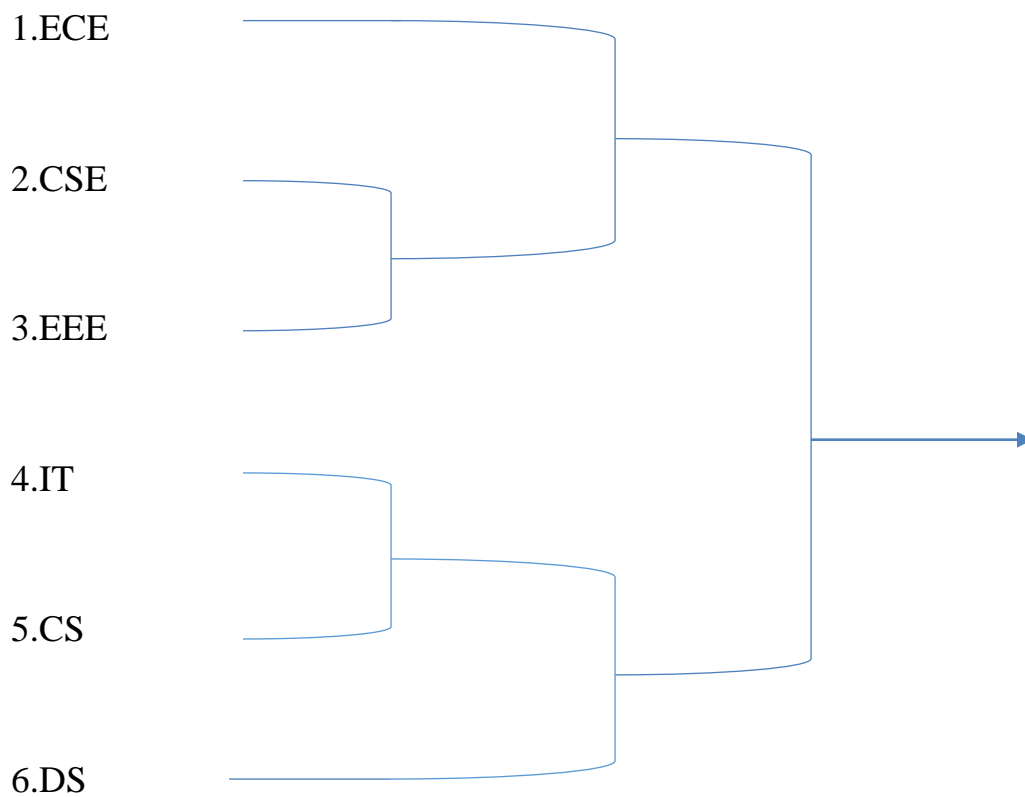

MALLA REDDY ENGINEERING COLLEGE FOR WOMEN

(Autonomous Institution-UGC, Govt. of India)

Accredited by NBA & NAAC with 'A' Grade

NIRF Indian Ranking, Accepted by MHRD, Govt. of India

Band-Excellent, National Ranking by ARIIA, MHRD, Govt. of India

Approved by AICTE, Permanently Affiliated to JNTUH, ISO 9001:2015 Certified Institution

Maisammaguda, Dhulapally, Secunderabad 500100.

SPORTECH TROPHY- 2K22

CHESS- DRAW SHEET