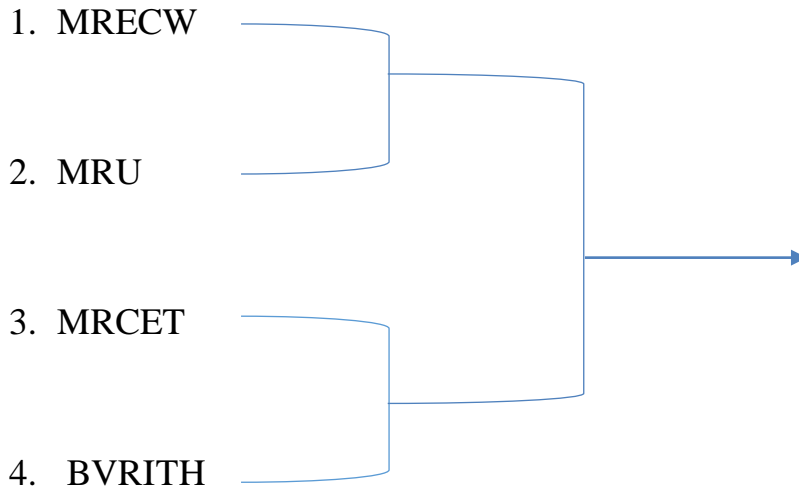

TECH TROPHY-2023

STATE LEVEL SPORTS MEET

TABLE TENNIS (SINGLE)- DRAW SHEET

MALLA REDDY ENGINEERING COLLEGE FOR WOMEN

(Autonomous Institution-UGC, Govt. of India)

Accredited by NBA & NAAC with 'A' Grade

Band-Excellent, National Ranking by ARIIA, MHRD, Govt. of India