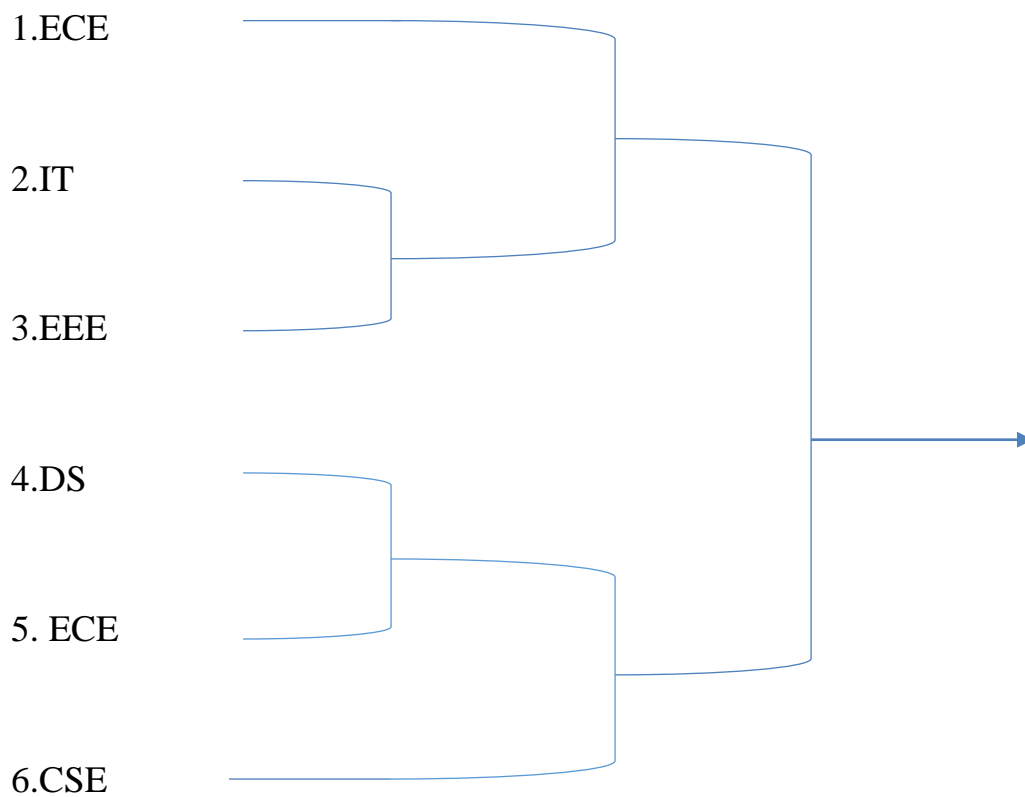

Maisammaguda, Dhulapally, Secunderabad 500100.

INTRA COLLEGE SPORTS MEET-2023 **CARROMS - DRAW SHEET**

Intra College Sports Meet- 2023 on 25th January 2023

Basket Ball Competition on 25th January 2023

Volley Ball Competition on 25th January 2023