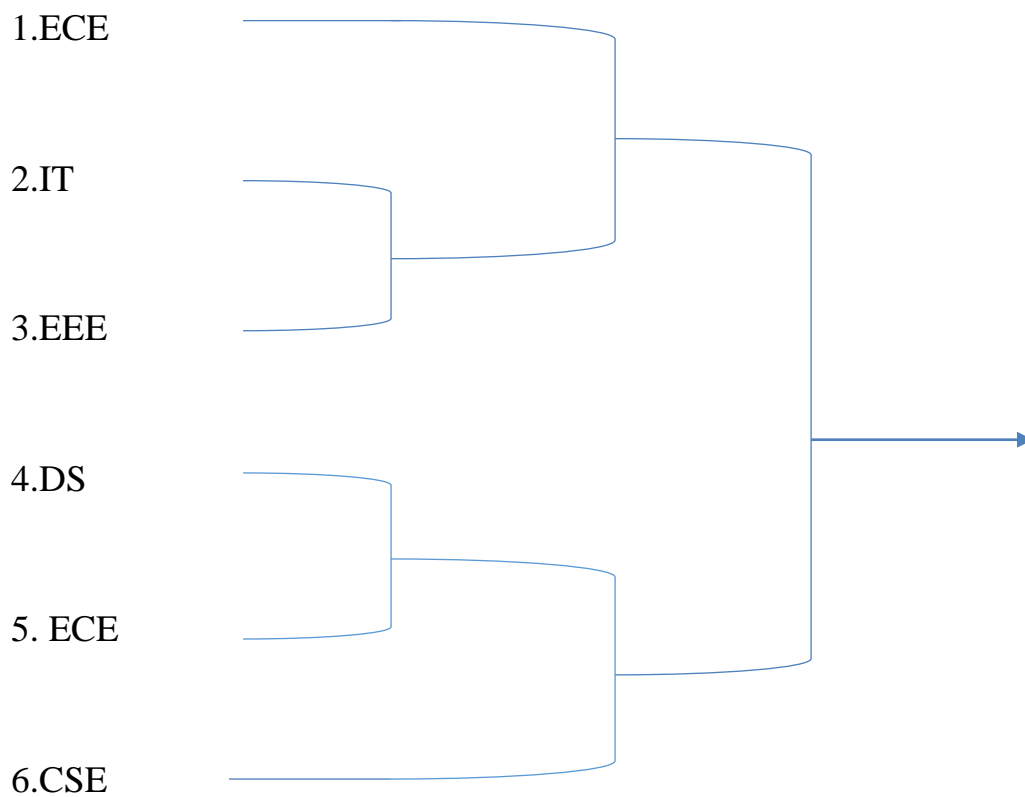

Maisammaguda, Dhulapally, Secunderabad 500100.

SPORTECH TROPHY - 2K22 **CARROMS - DRAW SHEET**

SPORTECH TROPHY - 2K22 on 17th December 2022

Kabaddi Competitions on 17th December 2022

Volley Ball Competitions on 17th December 2022