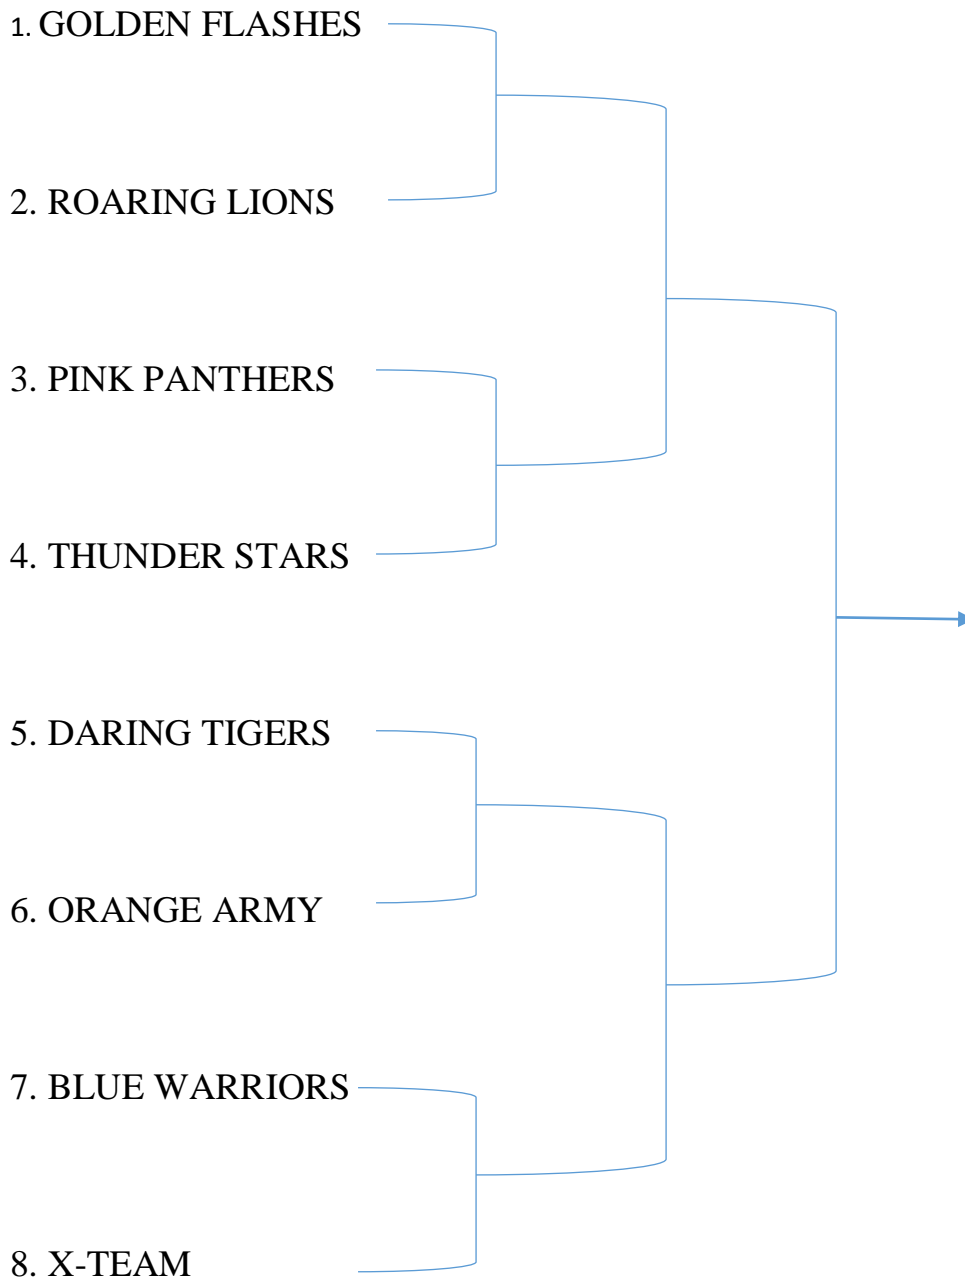

MALLA REDDY ENGINEERING COLLEGE FOR WOMEN

(Autonomous Institution-UGC, Govt. of India)

Accredited by NBA & NAAC with 'A' Grade

NIRF Indian Ranking, Accepted by MHRD, Govt. of India

Band-Excellent, National Ranking by ARIIA, MHRD, Govt. of India

Approved by AICTE, Permanently Affiliated to JNTUH, ISO 9001:2015 Certified Institution

Maisammaguda, Dhulapally, Secunderabad 500100.

INTRA COLLEGE SPORTS MEET-2023

VOLLEY BALL- DRAW SHEET