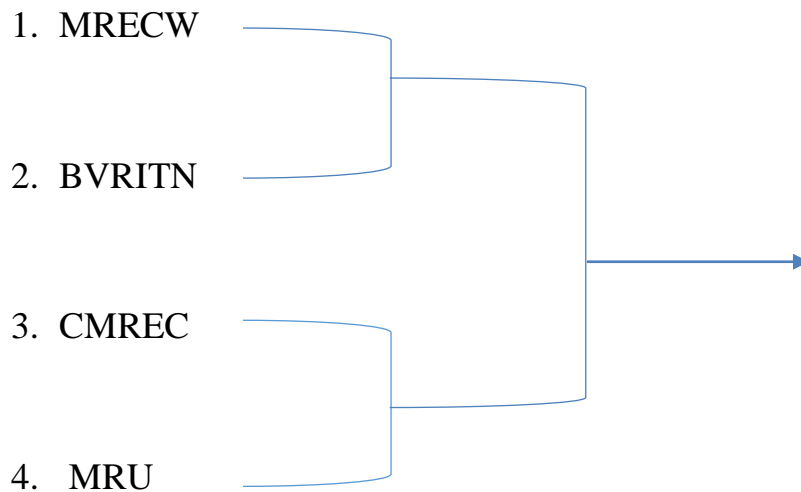

MALLA REDDY ENGINEERING COLLEGE FOR WOMEN

(Autonomous Institution-UGC, Govt. of India)

Accredited by NBA & NAAC with 'A' Grade

Band-Excellent, National Ranking by ARIIA, MHRD, Govt. of India

Approved by AICTE, Permanently Affiliated to JNTUH, ISO 9001:2015 Certified Institution

Maisammaguda, Dhulapally, Secunderabad 500100.

TECH TROPHY-2023

STATE LEVEL SPORTS MEET

TABLE TENNIS (DOUBLE)- DRAW SHEET