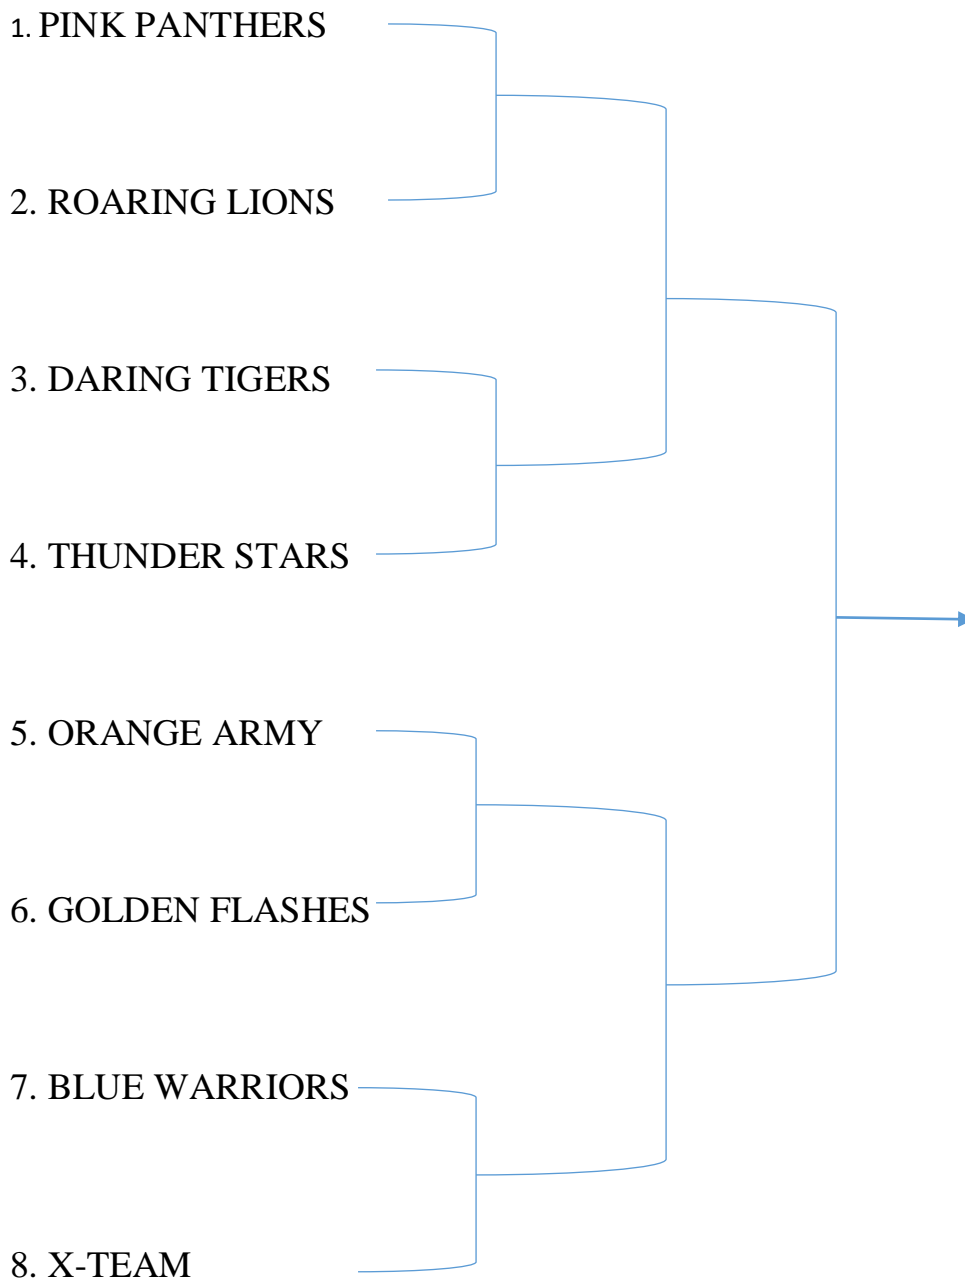

MALLA REDDY ENGINEERING COLLEGE FOR WOMEN

(Autonomous Institution-UGC, Govt. of India)

Accredited by NBA & NAAC with 'A' Grade

NIRF Indian Ranking, Accepted by MHRD, Govt. of India

Band-Excellent, National Ranking by ARIIA, MHRD, Govt. of India

Approved by AICTE, Permanently Affiliated to JNTUH, ISO 9001:2015 Certified Institution

Maisammaguda, Dhulapally, Secunderabad 500100.

INTRA COLLEGE SPORTS MEET

BASKET BALL- DRAW SHEET