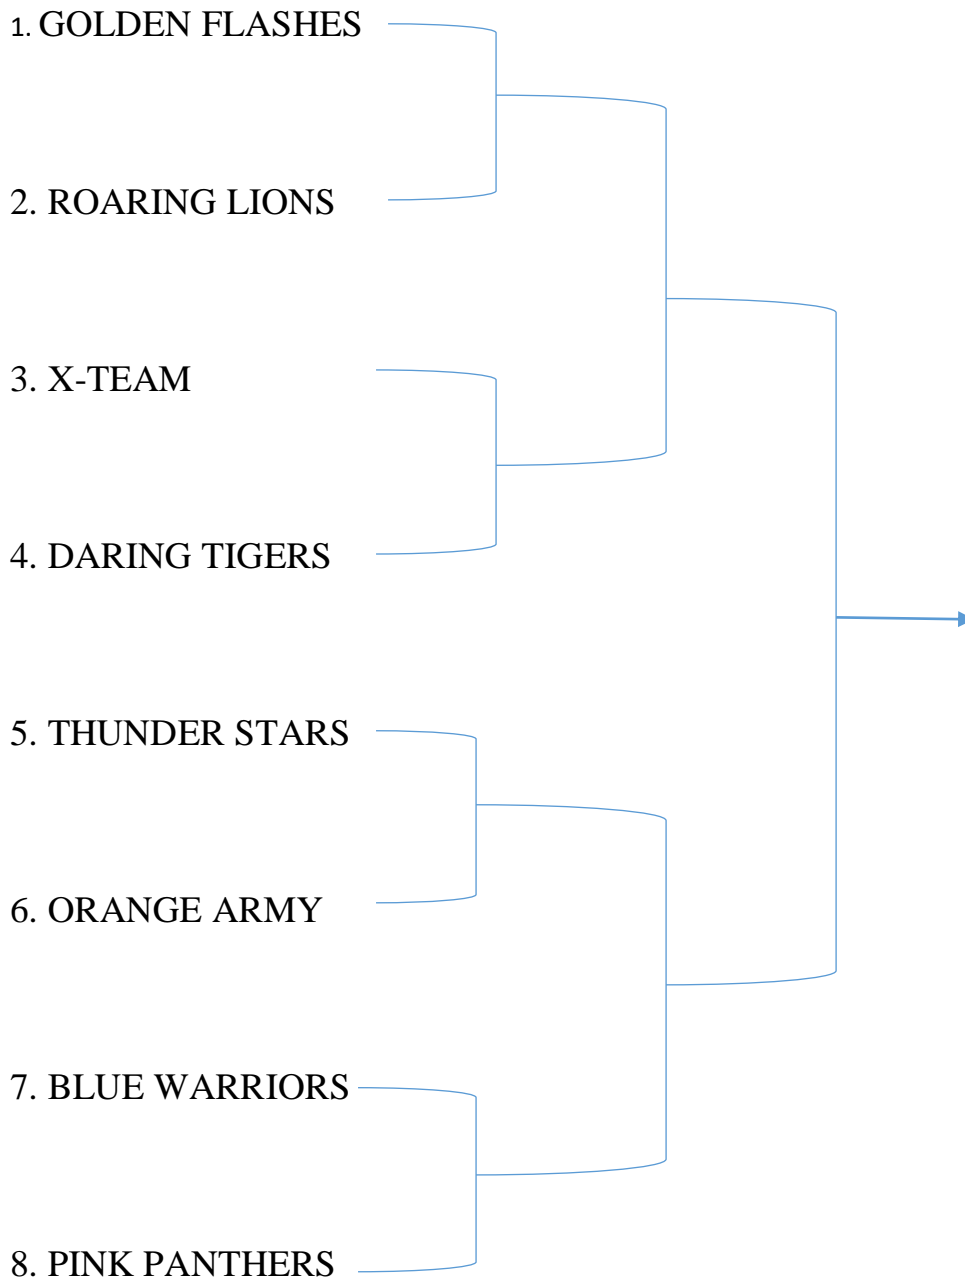

MALLA REDDY ENGINEERING COLLEGE FOR WOMEN

(Autonomous Institution-UGC, Govt. of India)

Accredited by NBA & NAAC with 'A' Grade

NIRF Indian Ranking, Accepted by MHRD, Govt. of India

Band-Excellent, National Ranking by ARIIA, MHRD, Govt. of India

Approved by AICTE, Permanently Affiliated to JNTUH, ISO 9001:2015 Certified Institution

Maisammaguda, Dhulapally, Secunderabad 500100.

INTRA COLLEGE SPORTS MEET

VOLLEY BALL- DRAW SHEET