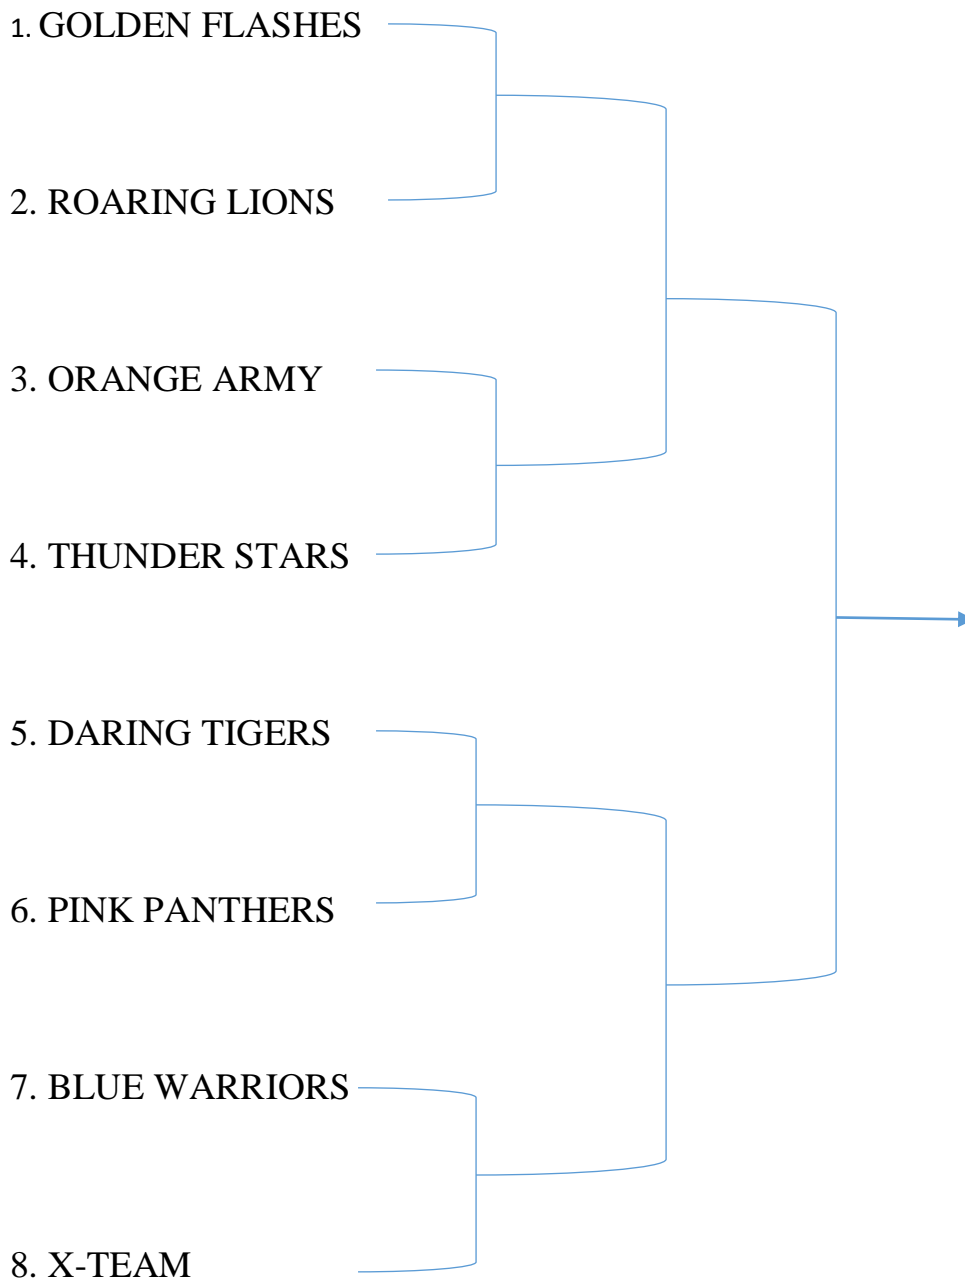

MALLA REDDY ENGINEERING COLLEGE FOR WOMEN

(Autonomous Institution-UGC, Govt. of India)

Accredited by NBA & NAAC with 'A' Grade

NIRF Indian Ranking, Accepted by MHRD, Govt. of India

Band-Excellent, National Ranking by ARIIA, MHRD, Govt. of India

Approved by AICTE, Permanently Affiliated to JNTUH, ISO 9001:2015 Certified Institution

Maisammaguda, Dhulapally, Secunderabad 500100.

INTRA COLLEGE SPORTS MEET-2023 **BASKET BALL- DRAW SHEET**