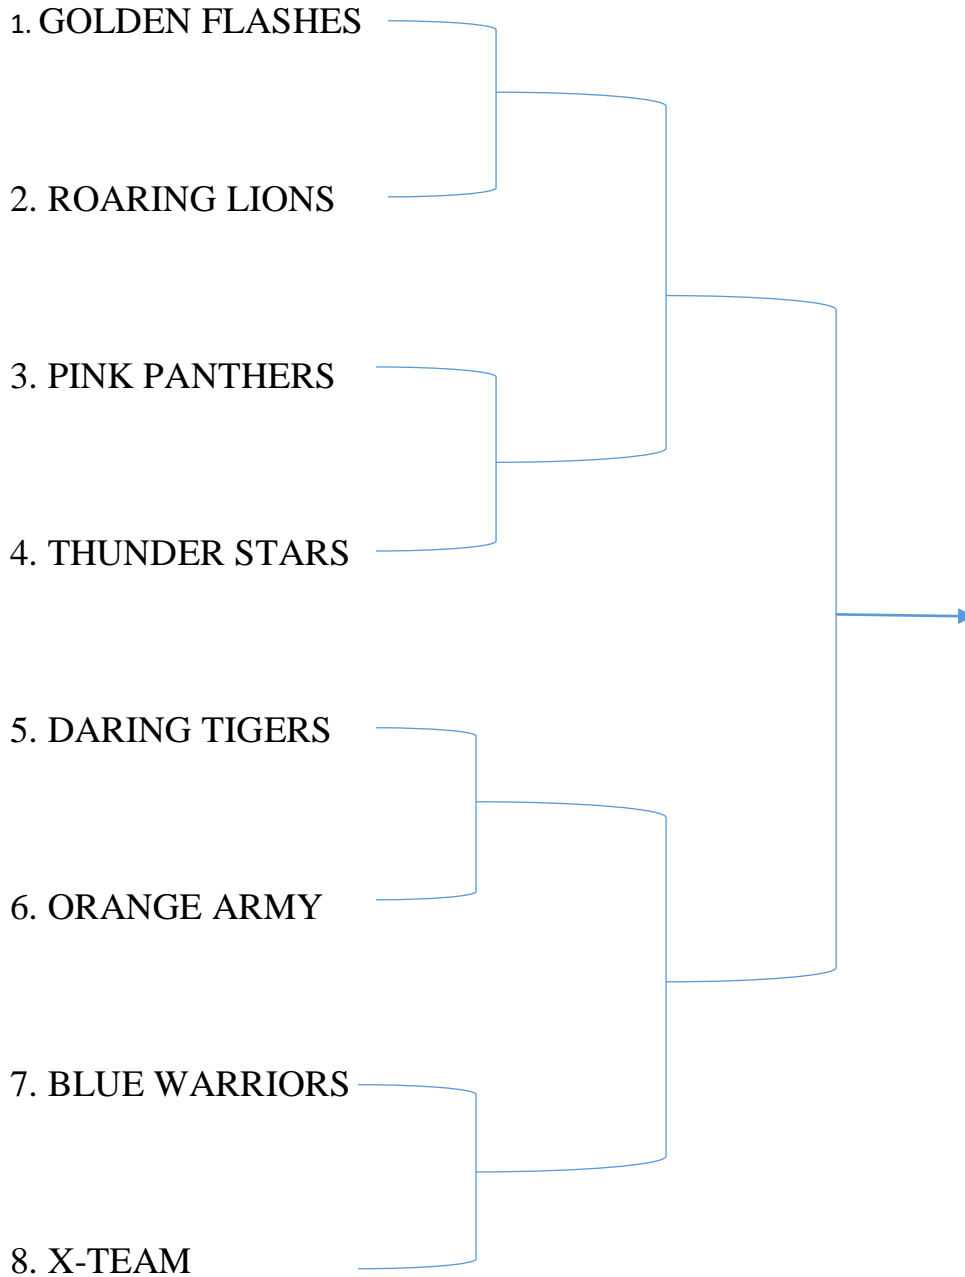

MALLA REDDY ENGINEERING COLLEGE FOR WOMEN

(Autonomous Institution-UGC, Govt. of India)

Accredited by NBA & NAAC with 'A' Grade

NIRF Indian Ranking, Accepted by MHRD, Govt. of India

Band-Excellent, National Ranking by ARIIA, MHRD, Govt. of India

Approved by AICTE, Permanently Affiliated to JNTUH, ISO 9001:2015 Certified Institution

Maisammaguda, Dhulapally, Secunderabad 500100.

INTRA COLLEGE SPORTS MEET-2023

KABADDI- DRAW SHEET