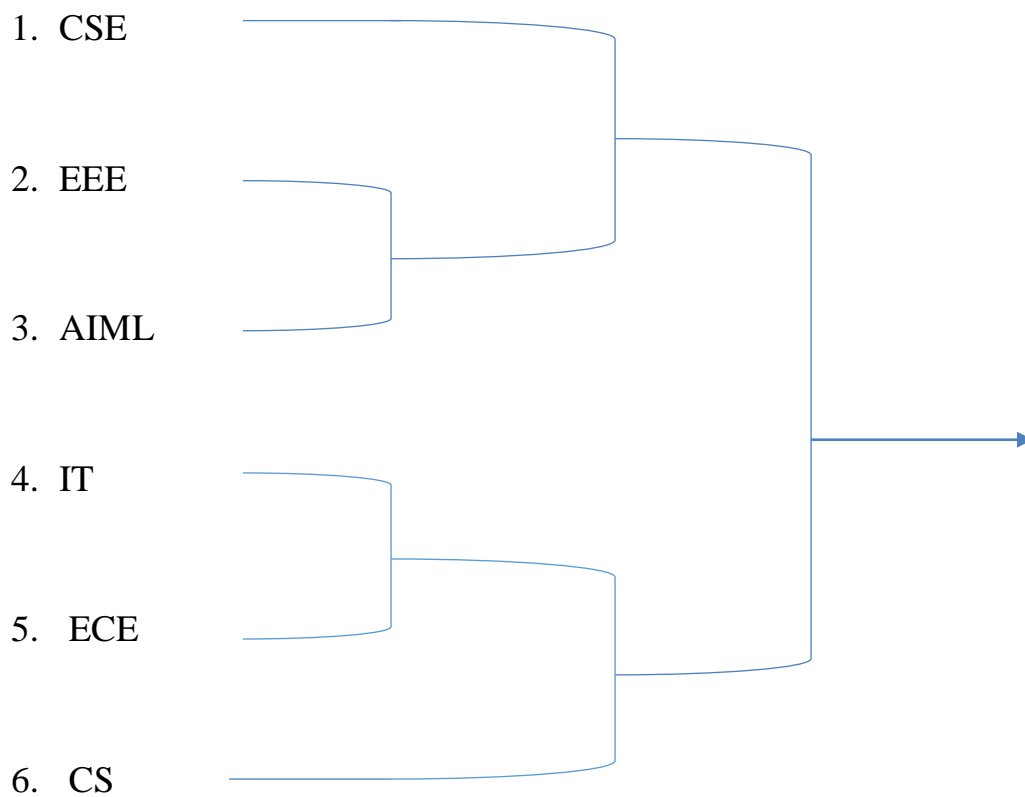

MALLA REDDY ENGINEERING COLLEGE FOR WOMEN

(Autonomous Institution-UGC, Govt. of India)

Accredited by NBA & NAAC with 'A' Grade

NIRF Indian Ranking, Accepted by MHRD, Govt. of India

Band-Excellent, National Ranking by ARIIA, MHRD, Govt. of India

Approved by AICTE, Permanently Affiliated to JNTUH, ISO 9001:2015 Certified Institution

Maisammaguda, Dhulapally, Secunderabad 500100.

INTRA COLLEGE SPORTS MEET **TABLE TENNIS (SINGLES)- DRAW SHEET**