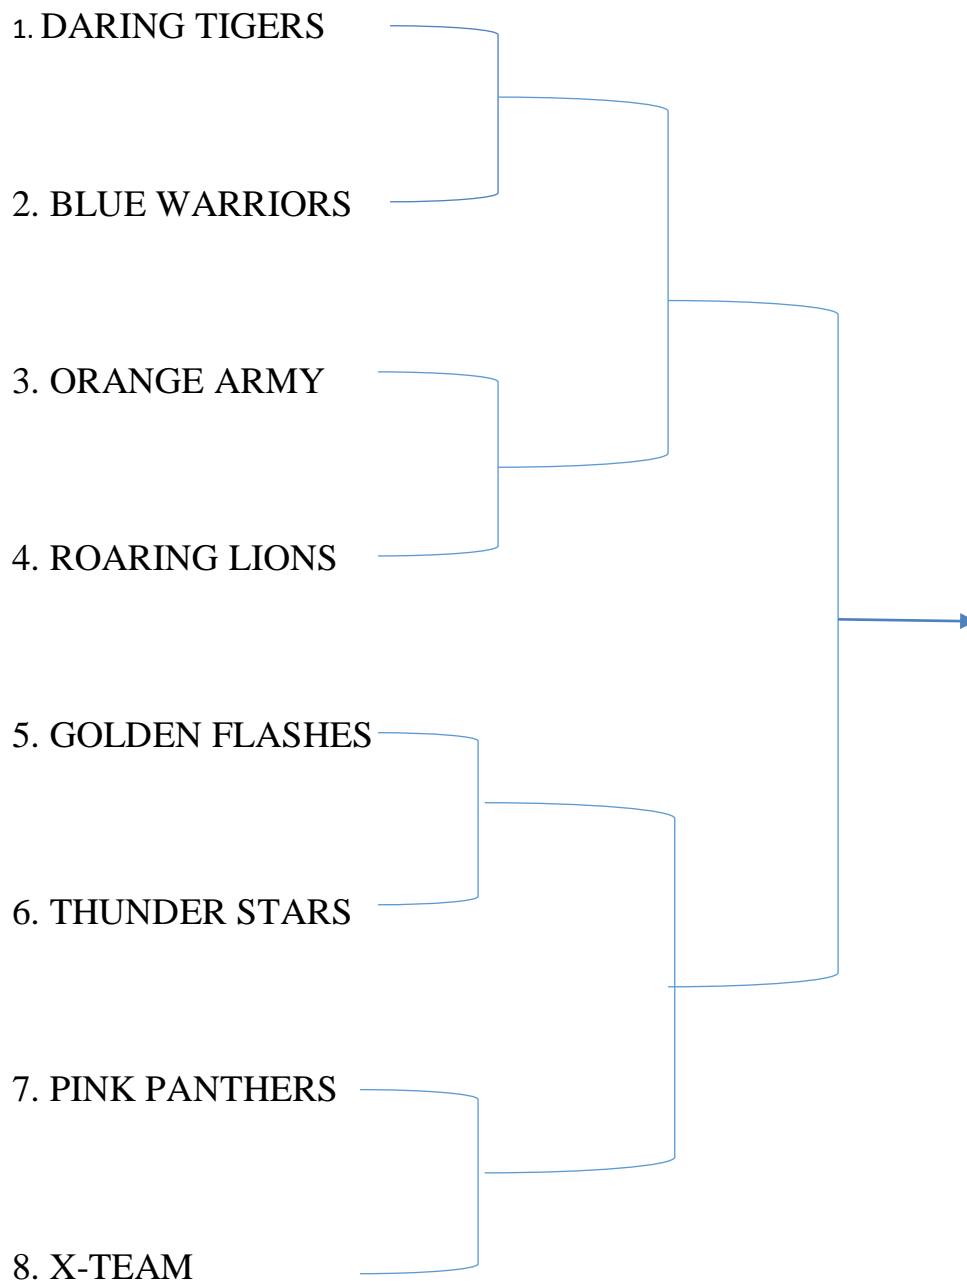

MALLA REDDY ENGINEERING COLLEGE FOR WOMEN

(Autonomous Institution-UGC, Govt. of India)

Accredited by NBA & NAAC with 'A' Grade

NIRF Indian Ranking, Accepted by MHRD, Govt. of India

Band-Excellent, National Ranking by ARIIA, MHRD, Govt. of India

Approved by AICTE, Permanently Affiliated to JNTUH, ISO 9001:2015 Certified Institution

Maisammaguda, Dhulapally, Secunderabad 500100.

INTRA COLLEGE SPORTS MEET-2023

THROWBALL- DRAW SHEET