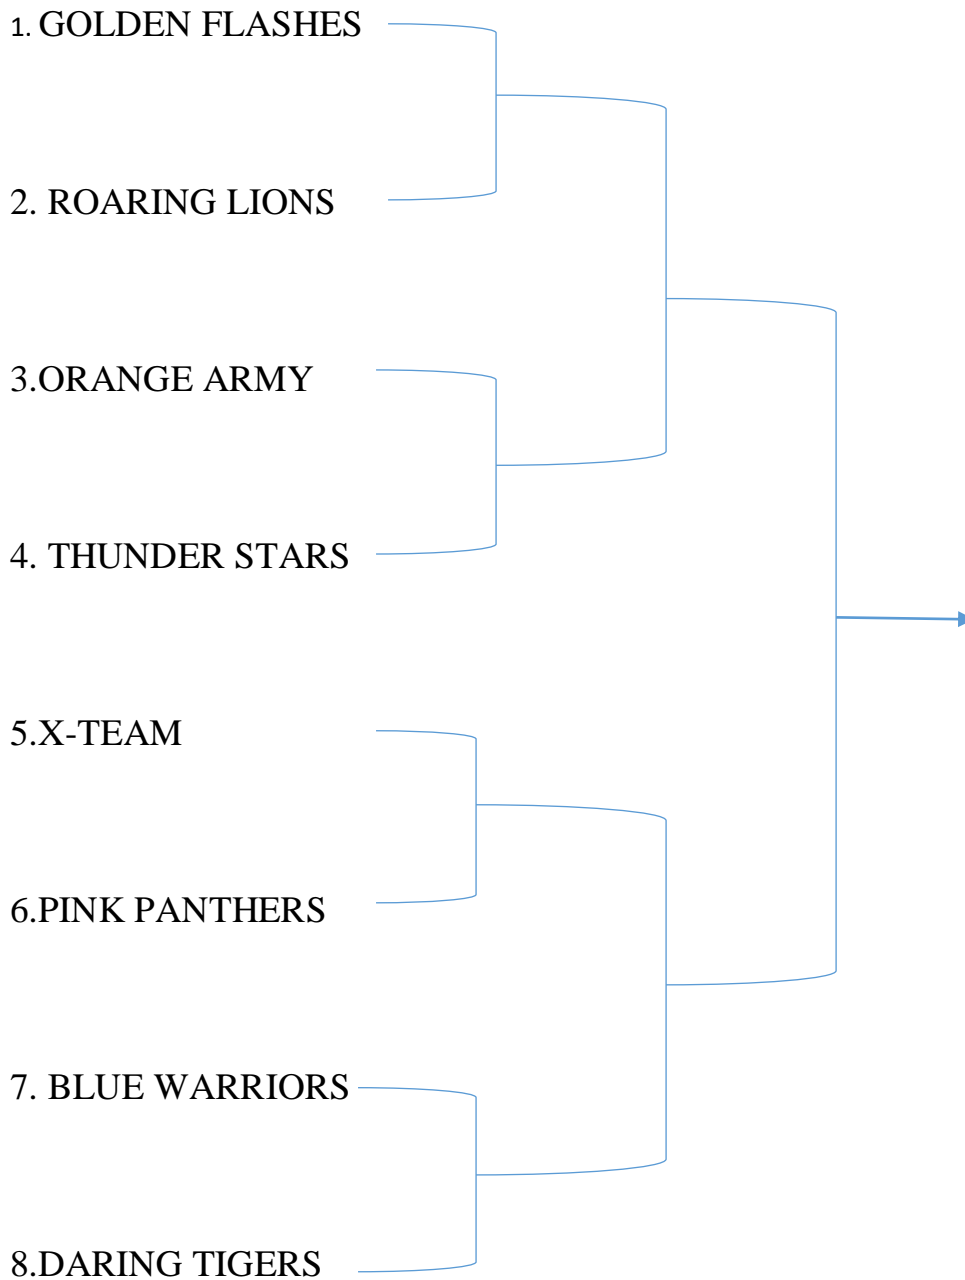

MALLA REDDY ENGINEERING COLLEGE FOR WOMEN

(Autonomous Institution-UGC, Govt. of India)

Accredited by NBA & NAAC with 'A' Grade

NIRF Indian Ranking, Accepted by MHRD, Govt. of India

Band-Excellent, National Ranking by ARIIA, MHRD, Govt. of India

Approved by AICTE, Permanently Affiliated to JNTUH, ISO 9001:2015 Certified Institution

Maisammaguda, Dhulapally, Secunderabad 500100.

SPORTECH TROPHY- 2K22

KABADDI- DRAW SHEET