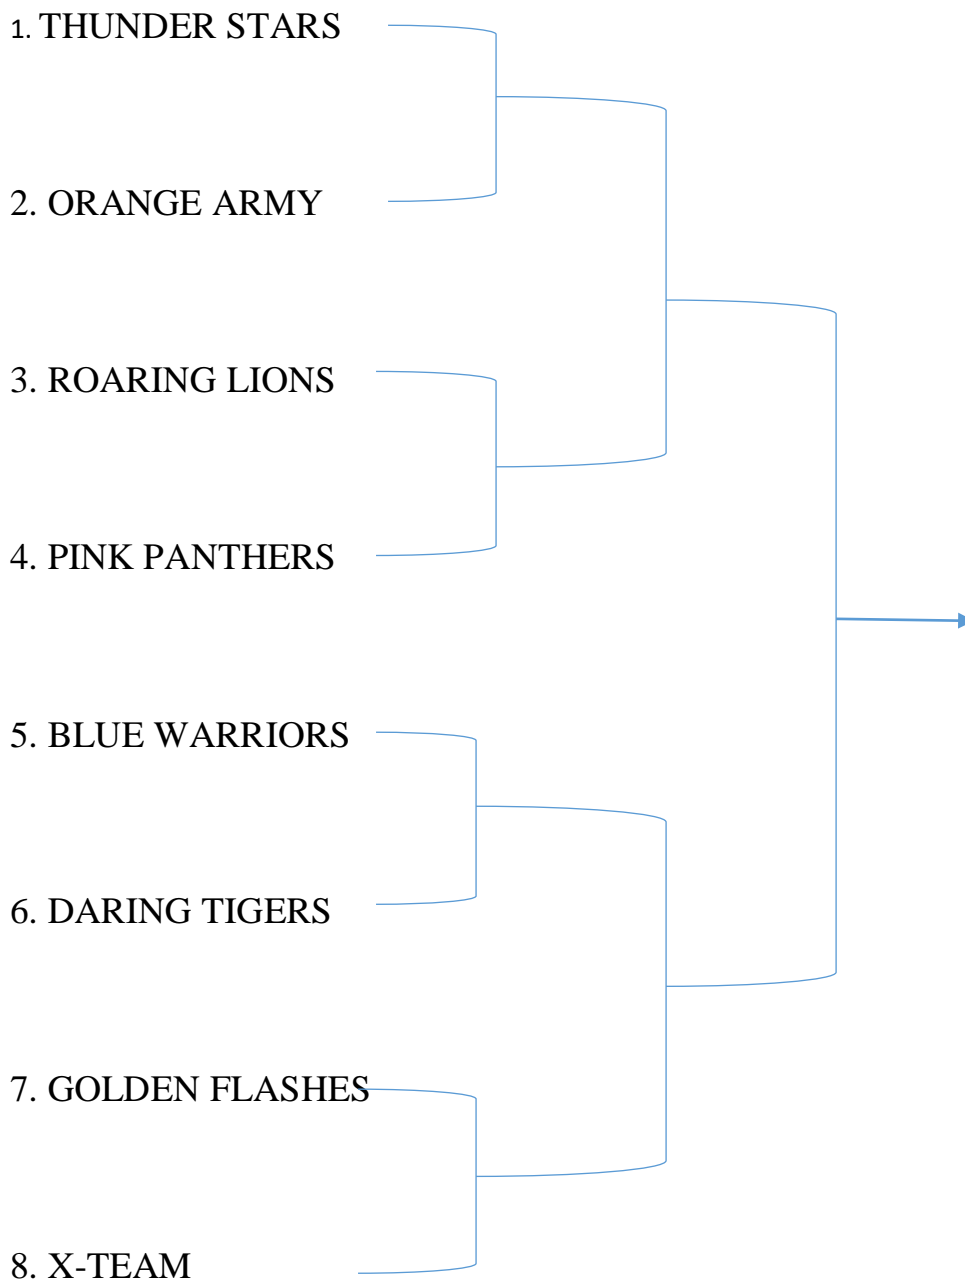

MALLA REDDY ENGINEERING COLLEGE FOR WOMEN

(Autonomous Institution-UGC, Govt. of India)

Accredited by NBA & NAAC with 'A' Grade

NIRF Indian Ranking, Accepted by MHRD, Govt. of India

Band-Excellent, National Ranking by ARIIA, MHRD, Govt. of India

Approved by AICTE, Permanently Affiliated to JNTUH, ISO 9001:2015 Certified Institution

Maisammaguda, Dhulapally, Secunderabad 500100.

INTRA COLLEGE SPORTS MEET KHO-KHO- DRAW SHEET