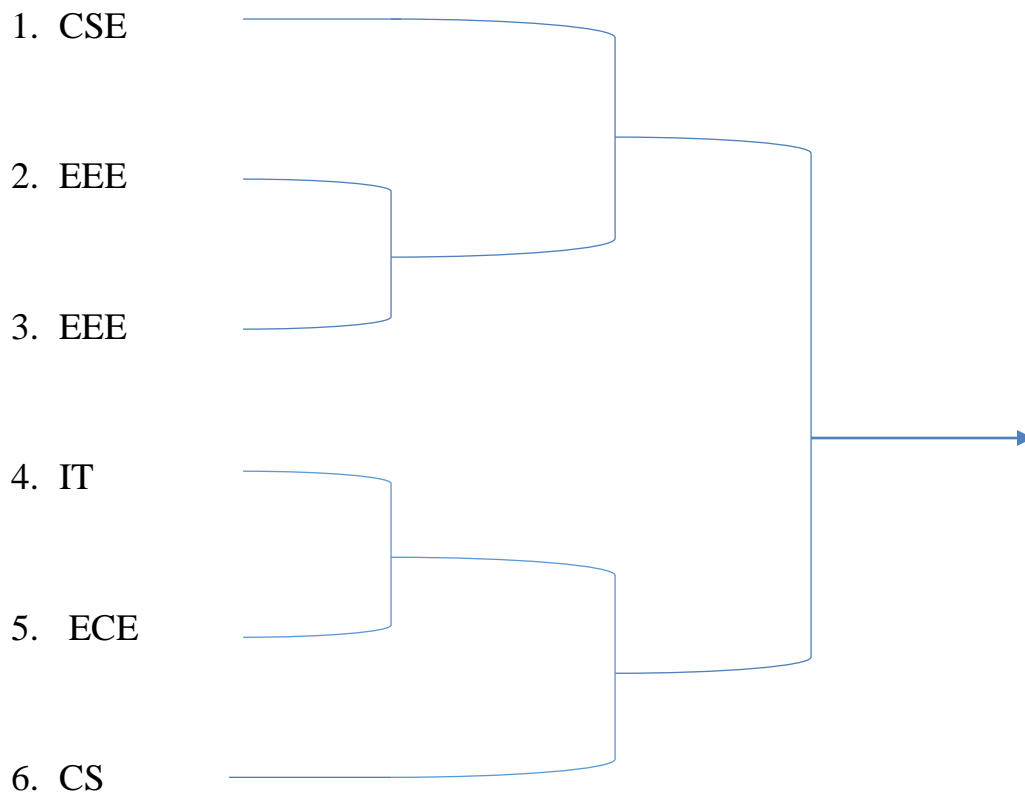

Maisammaguda, Dhulapally, Secunderabad 500100.

SPORTECH TROPHY- 2K22

INTRA COLLEGE SPORTS MEET

TABLE TENNIS (SINGLES)- DRAW SHEET

MALLA REDDY ENGINEERING COLLEGE FOR WOMEN

(Autonomous Institution-UGC, Govt. of India)