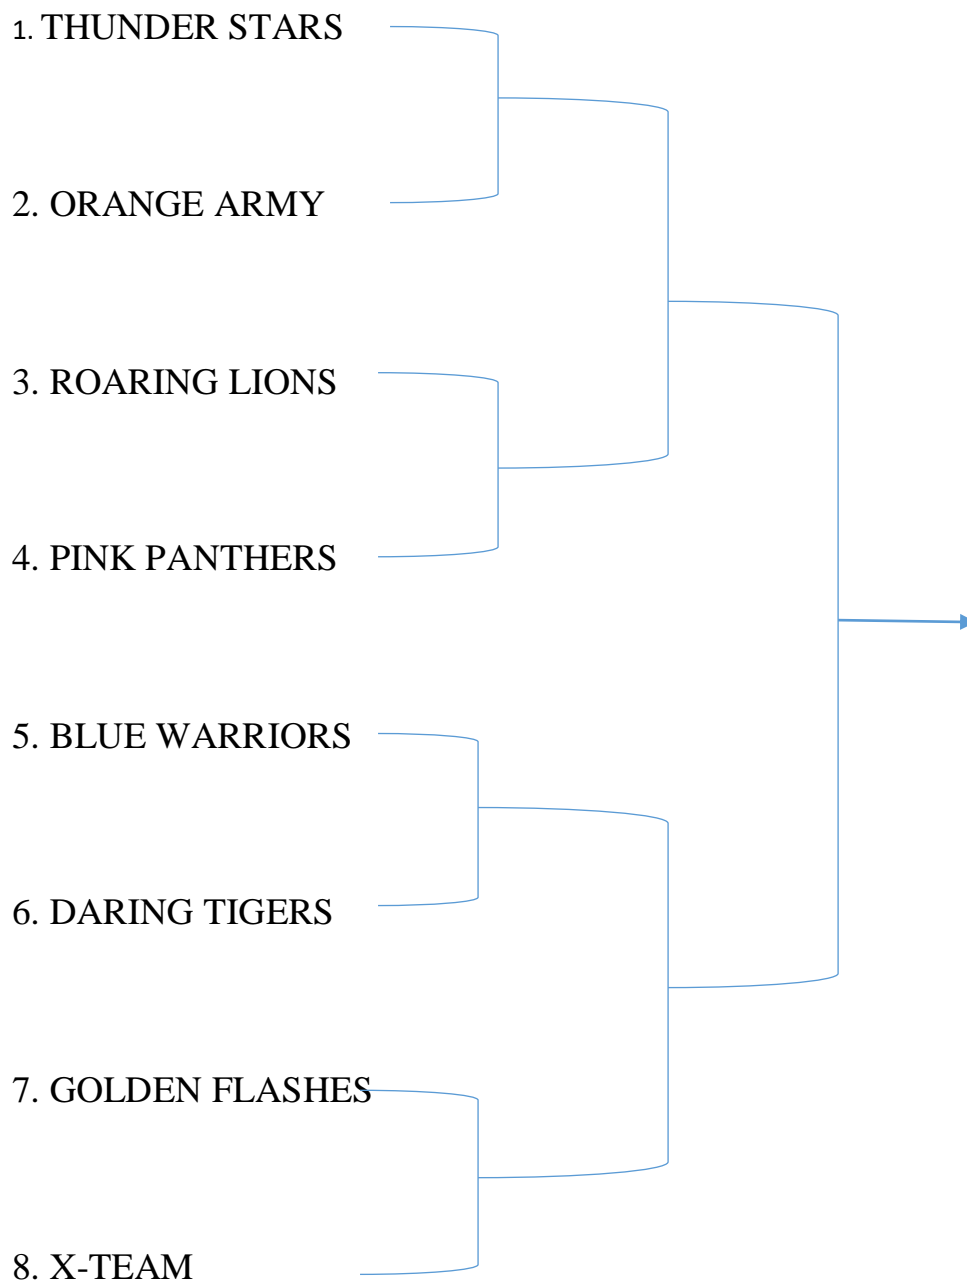

MALLA REDDY ENGINEERING COLLEGE FOR WOMEN

(Autonomous Institution-UGC, Govt. of India)

Accredited by NBA & NAAC with 'A' Grade

Band-Excellent, National Ranking by ARIIA, MHRD, Govt. of India

Approved by AICTE, Permanently Affiliated to JNTUH, ISO 9001:2015 Certified Institution

Maisammaguda, Dhulapally, Secunderabad 500100.

SPORTECH TROPHY- 2K22 INTRA COLLEGE SPORTS MEET

KHO-KHO- DRAW SHEET