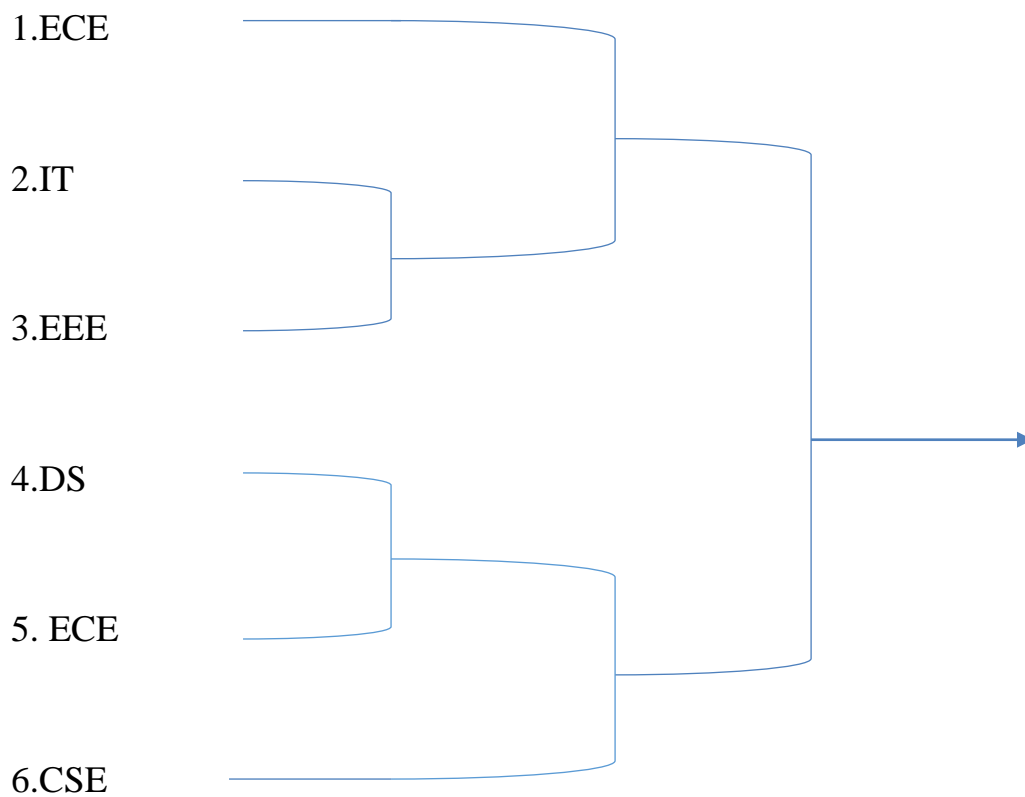

MALLA REDDY ENGINEERING COLLEGE FOR WOMEN

(Autonomous Institution-UGC, Govt. of India)

Accredited by NBA & NAAC with 'A' Grade

NIRF Indian Ranking, Accepted by MHRD, Govt. of India

Band-Excellent, National Ranking by ARIIA, MHRD, Govt. of India

Approved by AICTE, Permanently Affiliated to JNTUH, ISO 9001:2015 Certified Institution

Maisammaguda, Dhulapally, Secunderabad 500100.

INTRA COLLEGE SPORTS MEET **CARROMS - DRAW SHEET**