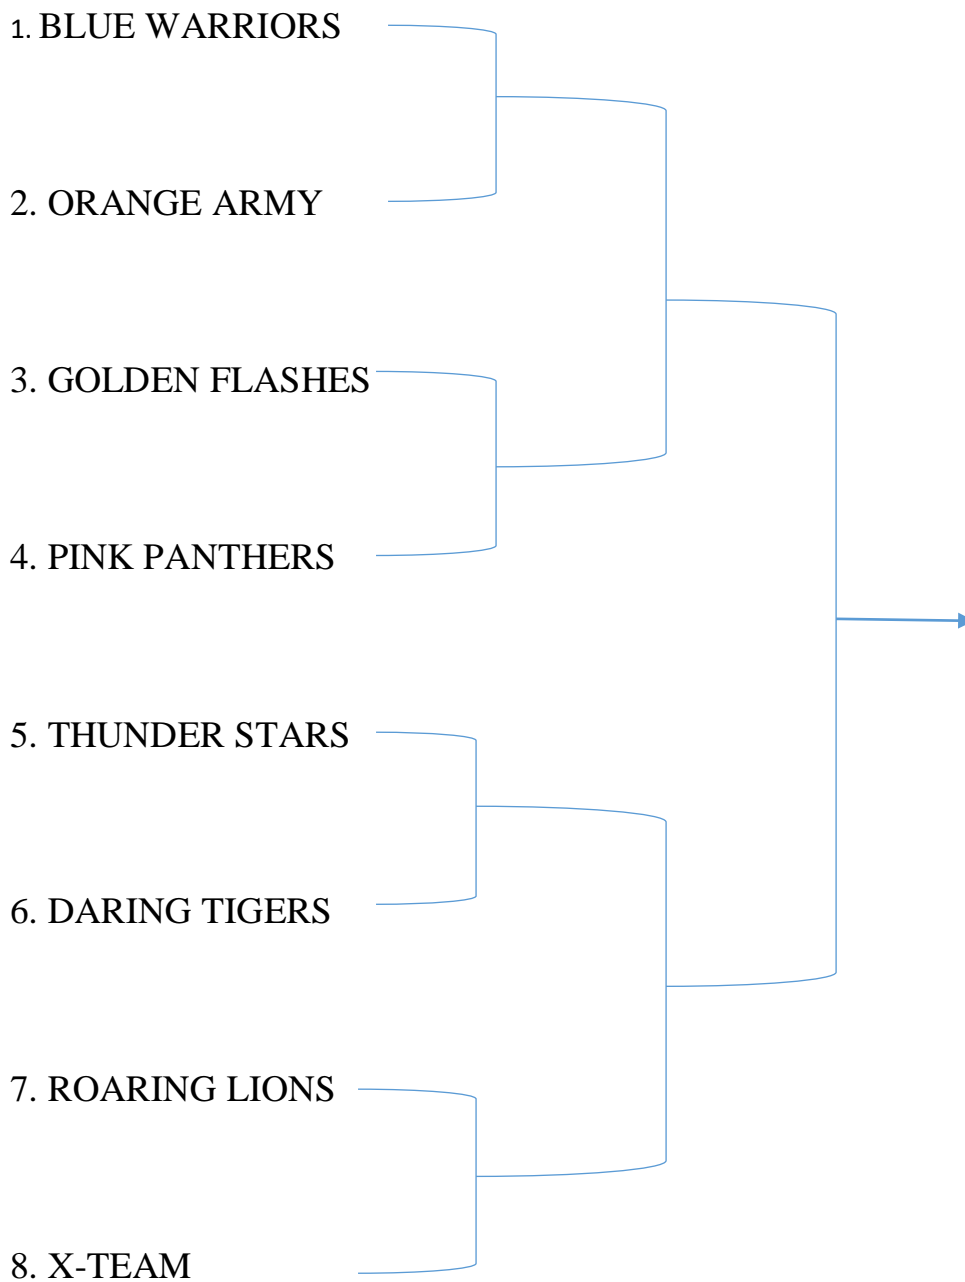

MALLA REDDY ENGINEERING COLLEGE FOR WOMEN

(Autonomous Institution-UGC, Govt. of India)

Accredited by NBA & NAAC with 'A' Grade

NIRF Indian Ranking, Accepted by MHRD, Govt. of India

Band-Excellent, National Ranking by ARIIA, MHRD, Govt. of India

Approved by AICTE, Permanently Affiliated to JNTUH, ISO 9001:2015 Certified Institution

Maisammaguda, Dhulapally, Secunderabad 500100.

INTRA COLLEGE SPORTS MEET-2023 **KHO-KHO- DRAW SHEET**