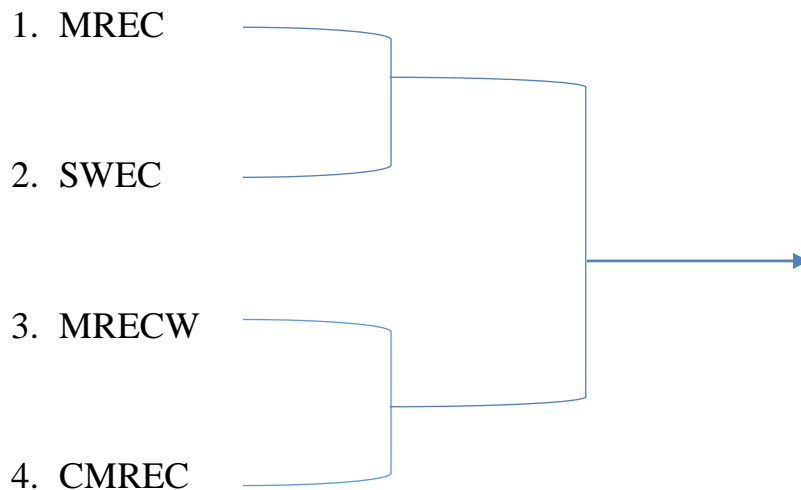

TECH TROPHY-2023

STATE LEVEL SPORTS MEET

THROW BALL- DRAW SHEET

MALLA REDDY ENGINEERING COLLEGE FOR WOMEN

(Autonomous Institution-UGC, Govt. of India)

Accredited by NBA & NAAC with 'A' Grade

Band-Excellent, National Ranking by ARIIA, MHRD, Govt. of India