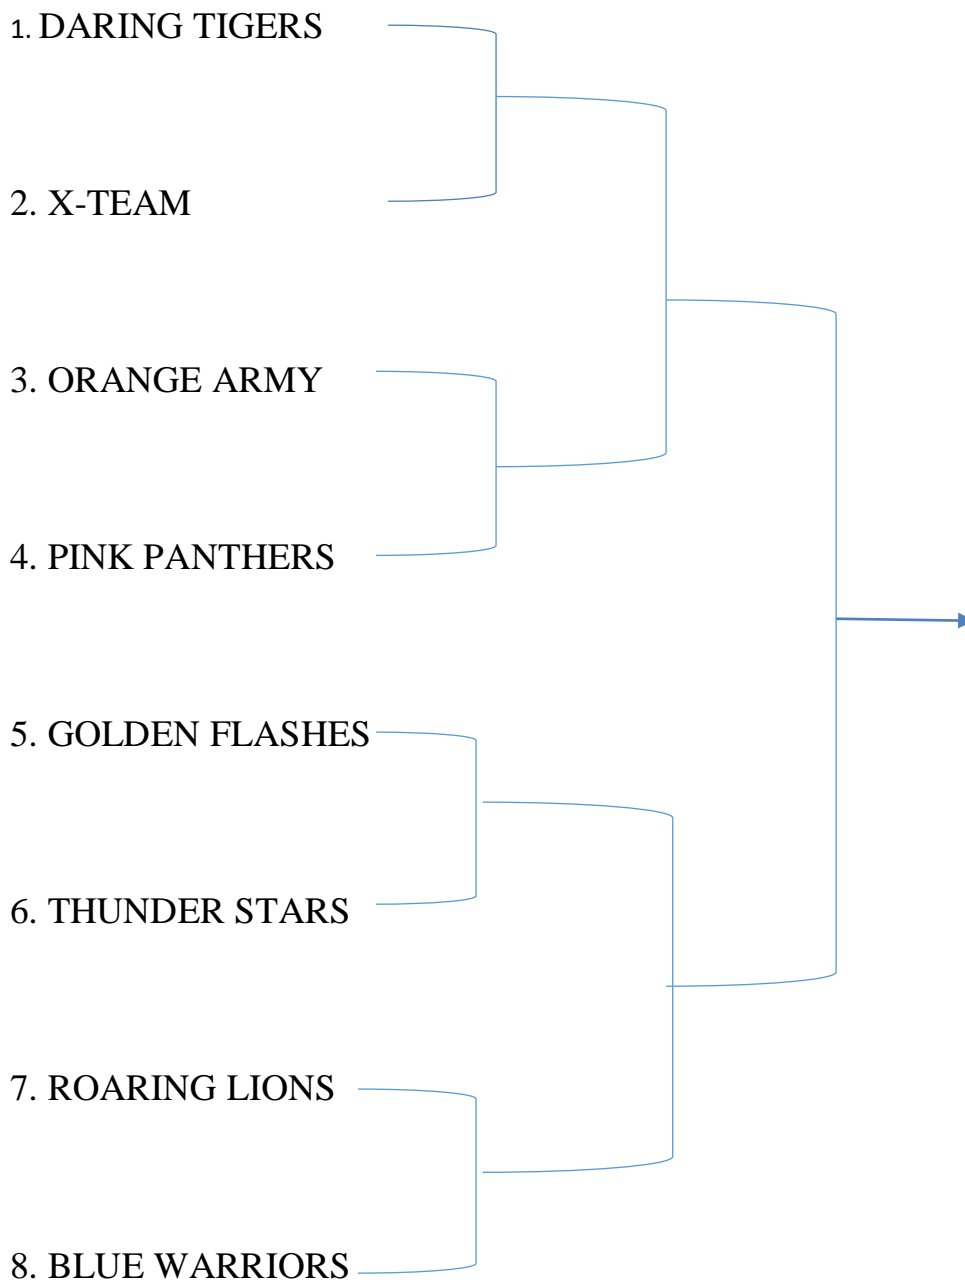

MALLA REDDY ENGINEERING COLLEGE FOR WOMEN

(Autonomous Institution-UGC, Govt. of India)

Accredited by NBA & NAAC with 'A' Grade

NIRF Indian Ranking, Accepted by MHRD, Govt. of India

Band-Excellent, National Ranking by ARIIA, MHRD, Govt. of India

Approved by AICTE, Permanently Affiliated to JNTUH, ISO 9001:2015 Certified Institution

Maisammaguda, Dhulapally, Secunderabad 500100.

SPORTECH TROPHY- 2K22

THROWBALL- DRAW SHEET