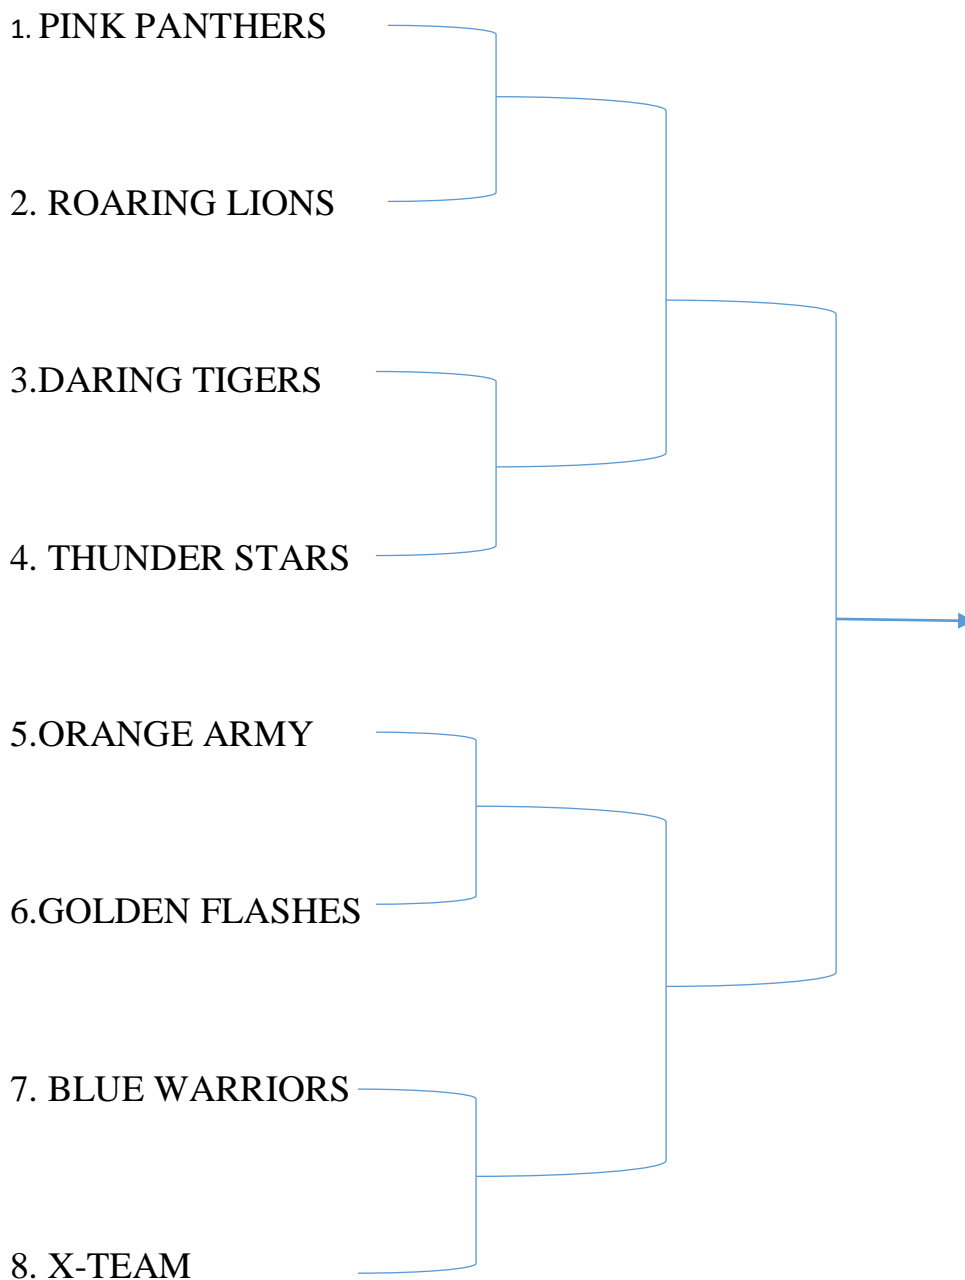

MALLA REDDY ENGINEERING COLLEGE FOR WOMEN

(Autonomous Institution-UGC, Govt. of India)

Accredited by NBA & NAAC with 'A' Grade

NIRF Indian Ranking, Accepted by MHRD, Govt. of India

Band-Excellent, National Ranking by ARIIA, MHRD, Govt. of India

Approved by AICTE, Permanently Affiliated to JNTUH, ISO 9001:2015 Certified Institution

Maisammaguda, Dhulapally, Secunderabad 500100.

SPORTECH TROPHY - 2K22

INTRA COLLEGE SPORTS MEET

BASKET BALL - DRAW SHEET