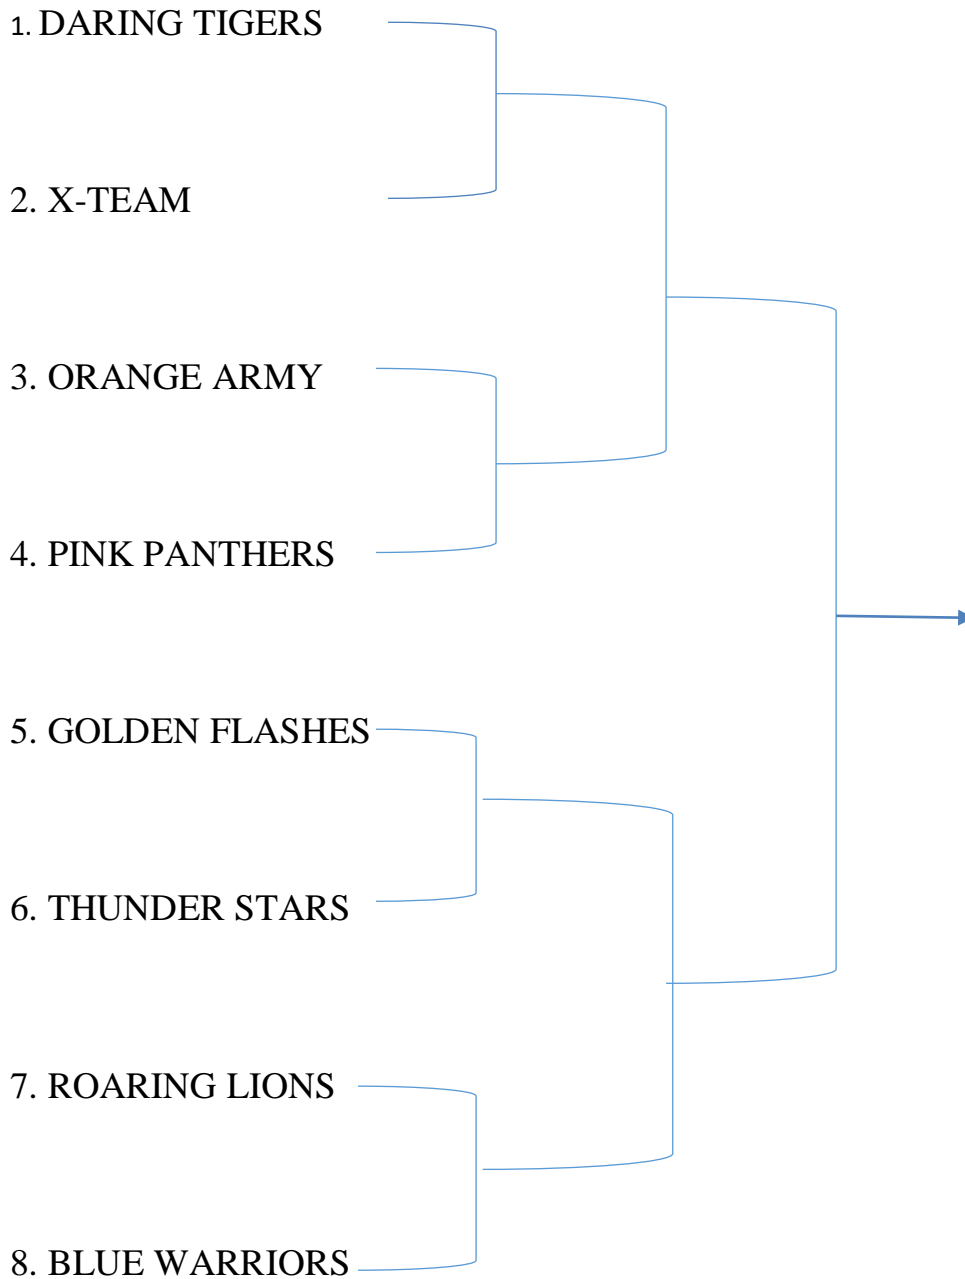

MALLA REDDY ENGINEERING COLLEGE FOR WOMEN

(Autonomous Institution-UGC, Govt. of India)

Accredited by NBA & NAAC with 'A' Grade

NIRF Indian Ranking, Accepted by MHRD, Govt. of India

Band-Excellent, National Ranking by ARIIA, MHRD, Govt. of India

Approved by AICTE, Permanently Affiliated to JNTUH, ISO 9001:2015 Certified Institution

Maisammaguda, Dhulapally, Secunderabad 500100.

INTRA COLLEGE SPORTS MEET **THROWBALL- DRAW SHEET**